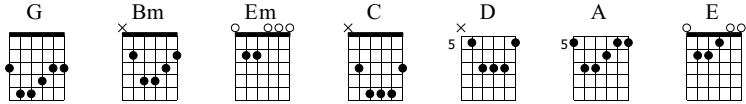

# Blue Tears

Judy and Mary

Words & Music by pine

Standard tuning

♩ = 180

E-Gt

G G

Measures 1-3 of the guitar part. Measure 1 is a whole rest. Measures 2 and 3 are in G major. The notation includes a treble clef, a 4/4 time signature, a first finger indicator '1', and a dynamic marking 'f'. The guitar tab below shows fret numbers for each string.

TAB

Bm Bm Em Em

Measures 4-7 of the guitar part. Measures 4 and 5 are in B minor. Measures 6 and 7 are in E minor. The notation includes a treble clef and a key signature change to two sharps (F# and C#). The guitar tab below shows fret numbers for each string.

TAB

G G C D

Measures 8-11 of the guitar part. Measures 8 and 9 are in G major. Measures 10 and 11 are in D major. The notation includes a treble clef and a key signature change to three sharps (F#, C#, and G#). The guitar tab below shows fret numbers for each string.

TAB

G Em C A (onC#)

Measures 12-15 of the guitar part. Measures 12 and 13 are in G major. Measures 14 and 15 are in A major (on C#). The notation includes a treble clef and a key signature change to three sharps (F#, C#, and G#). The guitar tab below shows fret numbers for each string.