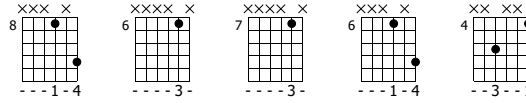

Forever

Kamelot

Words & Music by Kamelot

Standard tuning

♩ = 160

E-Gt

f

T
A
B

T
A
B

This was too difficult

T
A
B

T
A
B

full

15

mf *mp*

full full

33

T
A
B

37

T
A
B

41

The image shows a musical score for guitar. The top staff is a treble clef staff in 4/4 time, starting with a treble clef and a 4/4 time signature. The number '41' is written above the first measure. The first three measures of the staff contain the following notes:
Measure 1: G4 (quarter), A4 (quarter), B4 (quarter), C5 (quarter).
Measure 2: G4 (quarter), A4 (quarter), B4 (quarter), C5 (quarter).
Measure 3: G4 (quarter), A4 (quarter), B4 (quarter), C5 (quarter).
The bottom staff is a guitar tablature staff, consisting of six horizontal lines. The letters 'T', 'A', and 'B' are written vertically on the left side of the staff, corresponding to the top three lines. The staff is currently empty.