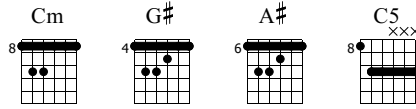

Pourquoi tu te bas ?

Kiems
Nuits Rouges

Standard tuning

$\text{♩} = 140$

N-Gt

Measures 1-2: Cm chord, 4x repeat sign, Cm chord. Dynamics: *f*. TAB: 8, 8, 10, 10, 8, 10, 10.

Measures 3-5: Cm chord, Cm chord, G# chord, A# chord. TAB: 8, 8, 10, 10, 8, 10, 10, 4, 4, 5, 6, 6, 6, 7, 8.

Measures 6-8: Cm chord, Cm chord, G# chord. TAB: 8, 8, 10, 10, 8, 10, 10, 4, 4, 4, 4, 4, 4, 5, 6, 6, 6.

9 A# Cm Cm

12 G# A# Cm

15 Cm Cm G# A#

18 Cm Cm G#

21 A# Cm Cm

24 **G#** **A#** **Cm**

TAB 8 10 10 4 6 7 8 10 10