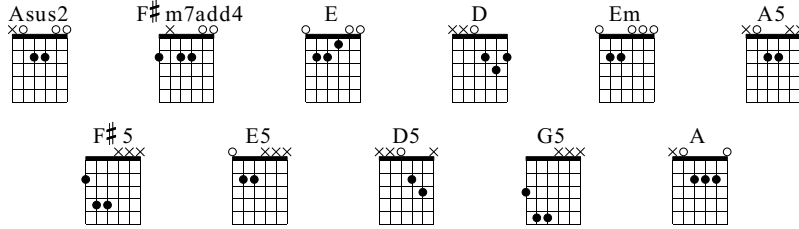

# Again

Lenny Kravitz  
Greatest Hits

Words & Music by Shane Long

Standard tuning

♩ = 84

E-Gt

Asus2 F#m7add4 E

*mf* *f*

T	0	0	0	0	0	(0)	0	0	0	0	0	0	0	0
A	0	2	2	2	2	0	0	0	0	0	0	0	0	0
B	0	2	2	2	2	2	(2)	2	2	2	2	2	2	1
B	0	0	0	0	0	2	(2)	2	2	2	2	2	2	2
E	0	0	0	0	0	0	0	0	0	0	0	0	0	0

D

T	(0)	0	0	0	0	2	(2)							
A	(0)	1	1	1	1	0	(3)							
B	(0)	2	2	2	2	0	(0)							