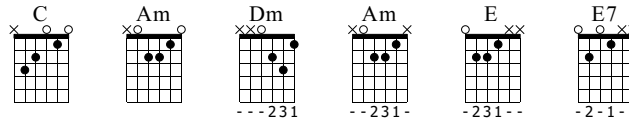

## La Renga

Despedazado por mil partes

Words & Music by Marcelo Ferrari

Standard tuning

♩ = 120

E-Gt

Chords: C, C, C, C, C, E, A5, Am

*f*

T	0	0	0	0	0	0	0	0	0	0	0	0	0
A	1	1	1	1	1	1	1	1	1	1	1	1	1
B	3	3	3	3	3	3	3	2	2	0	0	0	0

Chords: Am, C, C, C, C, Am

T	0	0	0	0	0	0	0	0	0	0	0	0	0
A	1	1	1	1	1	1	1	1	1	1	1	1	1
B	2	2	2	2	2	2	2	2	2	2	2	2	2
B	0	0	0	0	0	0	0	3	2	0	0	0	0

Chords: Am, Dm, Am, Dm

T	0	0	0	0	0	0	0	0	0	0	0	0	0
A	1	1	1	1	1	1	1	1	1	1	1	1	1
B	2	2	2	2	2	2	2	2	2	2	2	2	2
B	0	0	0	0	0	0	0	1	3	0	1	3	0

Chords: E, E7, C, C, C, C

T	0	0	0	0	0	0	0	0	0	0	0	0	0
A	1	1	1	1	1	1	1	1	1	1	1	1	1
B	2	2	2	2	2	2	2	2	2	2	2	2	2
B	0	0	0	0	0	0	0	0	0	0	0	0	0