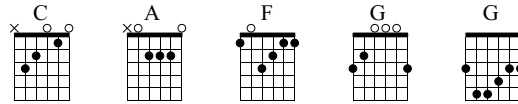

# Left Ear Coming Soon!

Words & Music by Bos

Standard tuning

♩ = 200

E-Gt

T  
A  
B

9

*f*

T  
A  
B

	10-10	14-14	7-7	7-7
	10-10	14-14	7-7	7-7
	8-8	12-12	5-5	5-5

12

T  
A  
B

	9-9	12-12	5-5	9-9
	9-9	12-12	5-5	9-9
	7-7	10-10	3-3	7-7

14

T  
A  
B

	10-10	14-14	7-7	7-7
	10-10	14-14	7-7	7-7
	8-8	12-12	5-5	5-5