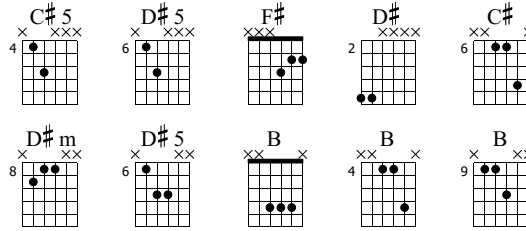

Danger Zone

Words & Music by Kenny Loggins

Standard tuning

♩ = 150

E-Gt

1

C#5 D#5

Tablature for measures 1-3:

T									
A									
B									
		6	4	8	8	8	8	8	8
		4	6	6	6	6	6	6	6

4

Tablature for measures 4-6:

T									
A									
B									
		6	4	8	8	8	8	6	6
		4	6	6	6	6	6	4	4

8

C#5 D#5

C#5 D#5

Tablature for measures 7-9:

6	6-6	6-6	9-7	13-11	11-11
6		4		11	
6		4		11	

Musical notation system 1 (measures 111-116):

T
A
B

11 8 8 8 (11) (11) 13 11 10 8 8 8 9 9

Musical notation system 2 (measures 123-126):

T
A
B

8 8 8 8 7 13 11 10 8 8 8 9 9

Musical notation system 3 (measures 127-130):

T
A
B

8 8 8 4 2 4 6 6 6 6 6 6 4 4

Musical notation system 4 (measures 131-136):

T
A
B

4 2 13 11 11 11 11 11 (11) (11) (8) (8) (8) (8)