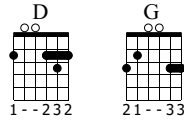

I'm a poor lonesome cowboy

Pat Woods

Words & Music by Claude Bolling

Standard tuning

♩ = 100

chorus

S-Gt

1

verses 2

50

f

T
A
B

0 2 3 2 0 3 3 3 1 0 2 2 4 2 2 5 2 7 5 6 7

53

T
A
B

7 2 4 3 5 3 4 2 4 2 0 4 2 0 2 5 2 7 5 6 7

verses 3

82

f

TAB

0	2	3	2	0	2	3	3	3	1	0	2	2	4	2	0	2	5	2	7	5	6	7
---	---	---	---	---	---	---	---	---	---	---	---	---	---	---	---	---	---	---	---	---	---	---

85

f

$\frac{1}{2}$