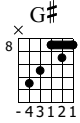

Never Groove

Words & Music by Cam McIntyre

Standard tuning

♩ = 145

E-Gt

Chords: C, A#

Tab: 8, 8, 8, 8, 10, 8

Chords: G#, D7, G

Tab: 8, 9, 10, 11, 2, 1, 2, 0, 3, 3, 3, 3, 3, 3, 5, 7, 9, 15, 3

Tab: 1, 1, 3, 1, 3, 18, 13, 12, 11, 10

Chords: Ddim, G7, C

Tab: 1, 1, 4, 11, 13, 11, 13, 14, 15, 17, 18, 19, 0, 0, 0, 0, 0, 0, 0, 0, 2, 2, 3, 3, 8, 8, 9, 10, 10, 8