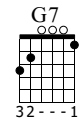

Never Groove

Words & Music by Cam McIntyre

Standard tuning

♩ = 145

E-Gt

Chords: C, A#

Tab: 8, 8, 8, 8, 10, 8

Chords: G#, D7, G

Tab: 8, 9, 10, 11, 2, 1, 2, 0, 3, 3, 3, 3, 3, 3, 5, 7, 9, 15, 3

Tab: 1, 1, 3, 1, 3, 18, 13, 12, 11, 10

Chords: Ddim, G7, C

Tab: 1, 1, 4, 11, 13, 11, 13, 14, 15, 17, 18, 19, 0, 0, 0, 0, 0, 0, 0, 0, 2, 2, 3, 3, 8, 8, 9, 10, 10, 8