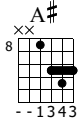

Never Groove

Words & Music by Cam McIntyre

Standard tuning

♩ = 145

E-Gt

Chords: C, A#

Tab: 8, 8, 8, 8, 10, 8

Chords: G#, D7, G

Tab: 8, 9, 10, 11, 2, 1, 2, 0, 3, 3, 3, 3, 3, 3, 5, 7, 9, 15, 3

Tab: 1, 1, 3, 1, 3, 18, 13, 12, 11, 10

Chords: Ddim, G7, C

Tab: 1, 1, 4, 11, 13, 11, 13, 14, 15, 17, 18, 19, 0, 0, 0, 0, 0, 0, 0, 0, 2, 2, 3, 3, 8, 8, 9, 10, 10, 8