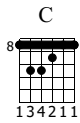

Never Groove

Words & Music by Cam McIntyre

Standard tuning

♩ = 145

E-Gt

Chords: C, A#

Tab: 8, 8, 8, 8, 10, 8

Chords: G#, D7, G

Tab: 8, 9, 10, 11, 2, 1, 2, 0, 3, 3, 3, 3, 3, 3, 5, 7, 9, 15, 3

Tab: 1, 1, 3, 1, 3, 18, 13, 12, 11, 10

Chords: Ddim, G7, C

Tab: 1, 1, 4, 11, 13, 11, 13, 14, 15, 17, 18, 19, 0, 0, 0, 0, 0, 0, 0, 0, 2, 2, 3, 3, 8, 8, 9, 10, 10, 8