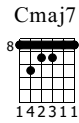

Never Groove

Words & Music by Cam McIntyre

Standard tuning

♩ = 145

E-Gt

Chords: C, A#

Tab: 8, 8, 8, 8, 10, 8

Chords: G#, D7, G

Tab: 8, 9, 10, 11, 2, 1, 2, 0, 3, 3, 3, 3, 3, 3, 5, 7, 9, 15, 3

Tab: 1, 1, 3, 1, 3, 18, 13, 12, 11, 10

Chords: Ddim, G7, C

Tab: 1, 1, 4, 11, 13, 11, 13, 14, 15, 17, 18, 19, 0, 0, 0, 0, 0, 0, 0, 0, 2, 2, 3, 3, 8, 8, 9, 10, 10, 8