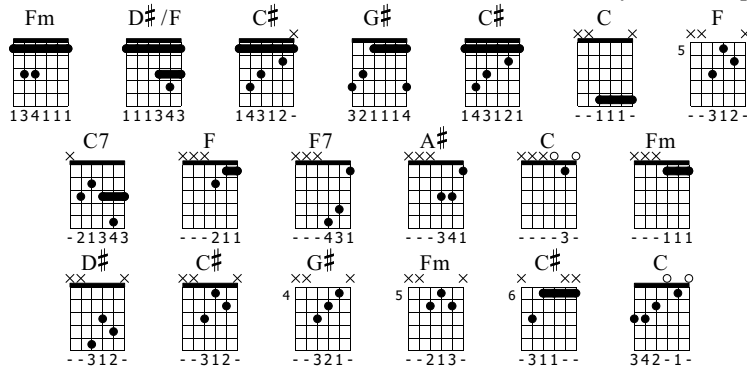

Mariposa Traicionera

Maná

Words & Music by Andrés Tapia emigor_007@hotmail.com

Standard tuning

$\text{♩} = 104$

Intro

S-Gt

Fm