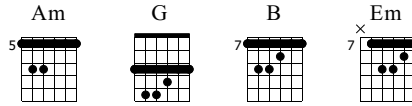

letargo

Standard tuning

♩ = 60

S-Gt

f

TAB

7 5 5 4 3 0 0 0 2 2 2 0 (3) 0 5 7 2 4 2 2 (2) 2 (2) 4 2 (2) 4 2 (4) 2 0 0 2 0 3 0 2

TAB

2 4 0 7 5 2 0 4 5 2 7 10 0 10 2 4 0 0 2 0 4 5 8 9 10 7 9 10

TAB

(0) 8 0 (0) 9 7 7 6 7 4 5 7 9 6 3 4 1 3 2 2 (0) 0 3 2

♩ = 60

TAB

1 0 3 0 0 0 2 4 2 2 0 5 7 7 7 12 12 12 0 5 7 7 7 2 0 0 0 2 0 2 0 7 7 0

Musical notation system 1 (measures 14-18). Includes a treble clef staff with a key signature of one sharp (F#) and a guitar TAB staff below it. The TAB staff shows fret numbers for each string.

Musical notation system 2 (measures 19-24). Includes a treble clef staff with a key signature of one sharp (F#) and a guitar TAB staff below it. Chord symbols are placed above the staff: Am, Am, G, Am, G, Am, Am, B. The TAB staff shows fret numbers for each string.

Musical notation system 4 (measures 30-34). Includes a treble clef staff with a key signature of one sharp (F#) and a guitar TAB staff below it. The TAB staff shows fret numbers for each string.

Am G Am G Am Am B