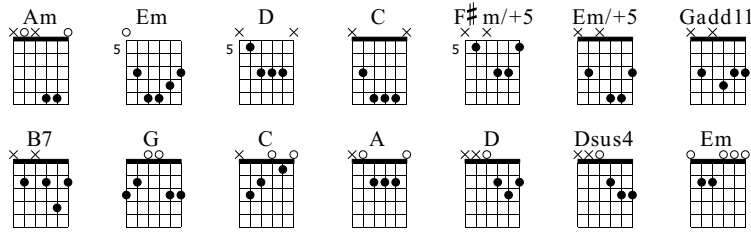

# Nothing Else Matters

For Single Guitar Play

**Metallica**  
Metallica

Words & Music by Metallica

Standard tuning

♩ = 74

Tempo = 74

S-Gt

*f mp f mp f mp f mp mf*

TAB: 0 0 0 0 | 0 0 0 0 | 0 0 0 0 | 0 0 0 7

*mp mf mp f mp mf p mf f mf p mf*

TAB: 7 0 0 7 0 0 | 0 0 7 8 7 8 5 | 7 0 5 3 2 5

*mp mf mp f mp f mp f mp*

TAB: 5 5 5 2 0 5 5 | 5 5 0 0 0 5 5 | 5 5 5 5 3 0 5 5 | 0 0 2 3 3 3

Musical notation system 1 (measures 1-4). Includes treble clef, key signature of one sharp (F#), and guitar tablature. Dynamics include *f mp*, *mf f mf f mf f*, *ppp pp mp f mp f mp*. Tablature includes fret numbers like 0, 7, 5, and techniques like triplets and bends (<12>).

0 0 0 0 0 0 0 0 7

Detailed description: The image shows a musical score for guitar. The top staff is a treble clef staff with a treble clef and a 6/8 time signature. It contains a melodic line with eighth notes and a final measure with a whole note. The bottom staff is a guitar tablature staff with six lines. It contains fret numbers: 0, 0, 0, 0, 0, 0, 0, 0, 7. The tablature is aligned with the notes in the treble staff.