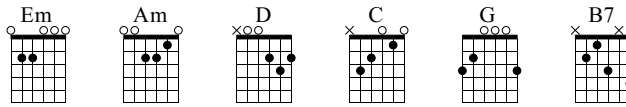

Nothing Else Matters

Intro

Metallica
Black Album

Words & Music by Florian Roth

Standard tuning

♩ = 77

S-Gt

Em

f

4x

T
A
B

0 0 0 0 | 0 0 0 7 | 7 0 7-0 0 | 0 7-8-7-5
0 0 0 0 | 0 0 0 0 | 0 0 0 0 | 0 0 0 0

Am

5

T
A
B

7-5-3 | 5-5-2-0 | 5-5-0-0-0 | 3-5-3-3
0-0-0 | 5-5-5-5 | 5-5-5-5 | 5-5-5-5

0 | 0 2 | 3 | 3

9

A.H.A.H.A.H.

4x

T
A
B

5-7-7-7-5-7-7-7 | 12-12-12-0-0 | 0-0-0-0 | 7-7-7-7
7-7-7-7-7-7-7 | 12-12-12-0-0 | 0-0-0-0 | 8-8-8-8

5 | 0 | 0 | 7 9

Musical notation for measures 13-15. Chords: D, C, D, C.

13

T
A
B

Musical notation for measures 16-18. Chords: G, B7, Em. Includes a double bar line and a 4/4 time signature. Includes a diagram of a guitar neck with strings 1-4.

16

T
A
B

A.H.