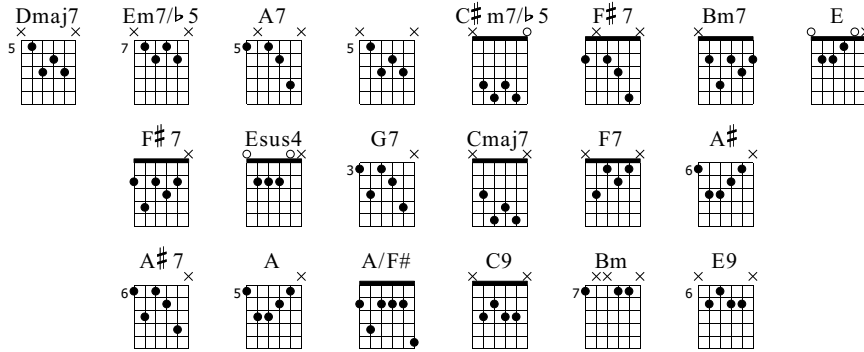

I Thought A Gift For You

Peter's Twenty-First Birthday Present to Georgia

Words & Music by Peter Miller June 2001

Standard tuning

$\text{♩} = 100$

INSTRUMENTAL INTRODUCTION

N-Gt

f
let ring

Deep in my heart

And found the words

34

A# A#7 A Dmaj7 G7 Cmaj7 F7 A# A#7

TAB

to say

INSTRUMENTAL BRIDGE

A