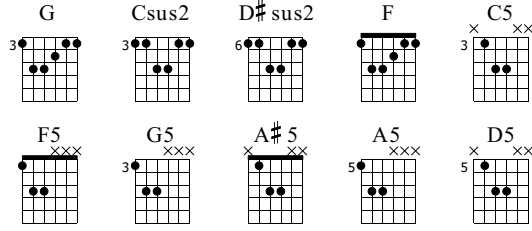

Todo lo que respira

Danilo Montero

Standard tuning

♩ = 135

Intro

G

Csus2

E-Gt

f

TAB

D#sus2

F

TAB

G

Csus2

TAB