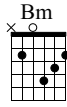

Sing for Absolution (acoustic)

Muse
Absolution

Words & Music by Matt Bellamy

Standard tuning

$\text{♩} = 90$

Intro