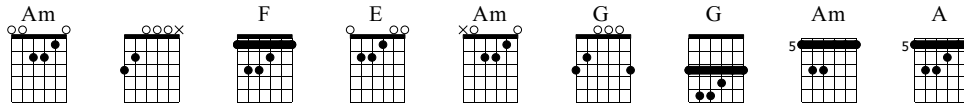

# Sin Futuro

Napalm

Words & Music by Miguel Ángel Collado - Hobbit

Standard tuning

♩ = 120

N-Gt

Am F E

T	1	1	1	0	0	0	2	2	2	1	1	1
A	2	2	2	0	0	0	3	3	3	2	2	2
B	0	0	0	3	3	3	1	1	1	0	0	0

5

T												
A												
B												

11

♩ = 110    ♩ = 100    ♩ = 90

T												
A												
B												

17

♩ = 80    ♩ = 70    ♩ = 60    ♩ = 120    ♩ = 120

Am G F