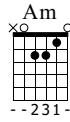

Sonata de fuego

Napalm

Words & Music by Darkslig

Standard tuning

♩ = 100

S-Gt

♩ = 70 ♩ = 80 ♩ = 90 ♩ = 100

51

Am Am

3x

3x

T
A
B

4 0 4 0 4 0 4 0

0 0 0 0 0 0 0 0

0 1 2 0

0 2 0