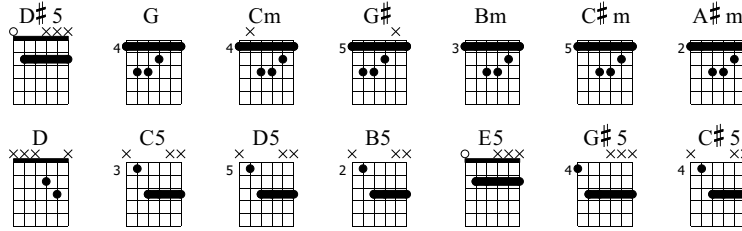

Lithium

Nirvana
Nevermind

Words & Music by Nirvana

Tune down 1/2 step

- ① = D# ④ = C#
- ② = A# ⑤ = G#
- ③ = F# ⑥ = D#

♩ = 120

Live MTV 1992

E-Gt

Measures 1-3 of the E-Guitar part. Measure 1 is a whole rest. Measures 2 and 3 contain chords D#5, G, Cm, and G# with a dynamic marking of *f*. The guitar tab below shows fret numbers: 0, 2, 4, 6, 4, 4, 4, 6, 4, 4, 5, 7, 5.

Drums

Measures 4-7 of the Drums part. Measures 4-5 contain chords Bm, C#m, A#m, and C#m. Measures 6-7 contain chords D#5, G, Cm, and G#. The drum tab below shows patterns: 3, 5, 3, 3, 3, 3, 5, 7, 5, 2, 4, 2, 2, 2, 5, 7, 5, 0, 2, 0, 4, 6, 6, 4, 4, 6, 4, 5, 7, 5.

TAB

I'm not gonna crack I love you I'm not gonna crack I'll kill you

115

TAB

I'm not gonna crack

119

TAB