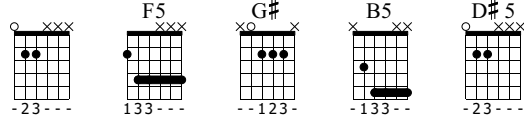

moist vagina

nirvana

Tune down 1/2 step

- ①= D# ④= C#
- ②= A# ⑤= G#
- ③= F# ⑥= D#

♩ = 90

E-Gt

F5

4x