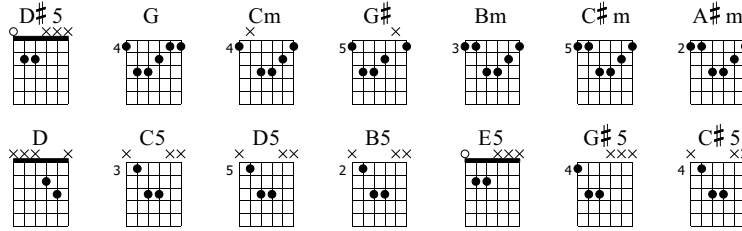

Lithium

Nirvana
Nevermind

Words & Music by Nirvana

Tune down 1/2 step

- ① = D# ④ = C#
- ② = A# ⑤ = G#
- ③ = F# ⑥ = D#

♩ = 120

Live MTV 1992

E-Gt

58

TAB

I'm not gonna crack I'll kill you I'm not gonna crack I like it

63

TAB

I'm not gonna crack I miss you I'm not gonna crack I love you

67

TAB

I'm not gonna crack I'll kill you I'm not gonna crack

71

TAB

Verse

75

D#5 G Cm G#

TAB

Bm C#m A#m D D#5 G Cm G#

I'm not gonna crack I love you I'm not gonna crack I'll kill you

107

TAB

I'm not gonna crack I like it I'm not gonna crack I miss you

111

TAB

I'm not gonna crack I love you I'm not gonna crack I'll kill you