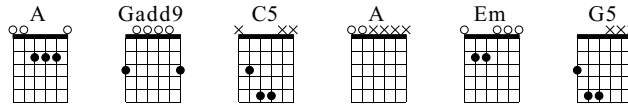

Rape Me

Nirvana

Words & Music by Kurt Cobain

Standard tuning

♩ = 120

A Gadd9 C5 A Em Gadd9

E-Gt

1

f

TAB

G5

The whole song is based on these chords

It doesn't sound good in GP but try to play it

with the double pickup and a soft over

A A A C5 C5

3