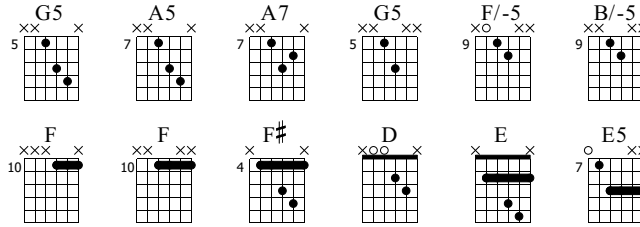

Bark At The Moon

Words & Music by Ozzy Osbourne

Standard tuning

♩ = 144

E-Gt

1

G5 A5

f P.M.----- P.M.----- P.M.--