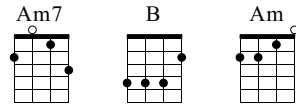

## Randy Rhoads

Words & Music by Randy Rhoads

Standard tuning

♩ = 160

E-Bass

The musical notation is for E-Bass in 4/4 time. It consists of two staves. The top staff is a bass clef with a 4/4 time signature. The first measure has a quarter note on the 5th fret (A) with a '1' above it. The second measure has a quarter note on the 7th fret (B) with a '5x' above it. The third measure has a quarter note on the 5th fret (A) with a '5x' above it. The bottom staff is a guitar tablature with strings T, A, and B labeled. The first measure has a '5' on the B string. The second measure has a '7' on the B string. The third measure has a '5' on the B string. A dynamic marking 'f' is placed below the first measure. A repeat sign is at the end of the second measure.