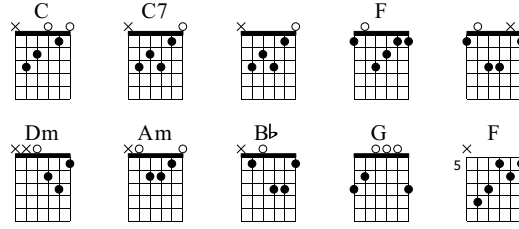

Ã¿ Î¶¼ÏÖÓµ±§Äã(I Want To Cuddle You EveryTime)

3-ÔØÀÖ¶Ó(OverLoad)

Standard tuning

♩ = 115

S-Gt

Chords: C C C7 C C C F F F F F

f

TAB: 0 0 0 0 0 0 1 1 1 1 1 1 1 1 1

1 1 1 1 1 1 2 2 3 2 2 2 1 1 1

2 2 2 2 2 2 3 3 3 3 3 3 3 3 3

3 3 3 3 3 3 0 0 0 0 0 0 0 0 0

Chords: C C C7 C C C F F F F F C C C7 C C C

TAB: 0 0 0 0 0 0 1 1 1 1 1 1 0 0 0 0 0 0

1 1 1 1 1 1 1 1 1 1 1 1 1 1 1 1 1 1

2 2 3 2 2 2 3 3 3 3 3 3 0 0 3 0 0 0

3 3 3 3 3 3 0 0 0 0 0 0 3 3 3 3 3 3

Chords: F F F F F Dm DmDm DmDmDm C C C C C C Am AmAm AmAmAm

TAB: 1 1 1 1 1 1 1 1 1 1 0 0 0 0 0 0 0 0 0 0 0 0

1 1 1 1 1 1 3 3 3 3 1 1 1 1 1 1 1 1 1 1 1 1

2 2 3 2 2 2 2 2 2 2 0 0 0 0 0 0 0 0 2 2 2 2

3 3 3 3 3 3 0 0 0 0 2 2 2 2 2 2 2 2 3 3 3 3

Chords: Dm DmDm DmDmDm Bb Bb Bb Bb Bb Bb C C C C C C C C C7 C C C

TAB: 1 1 1 1 1 1 1 1 1 1 0 0 0 0 0 0 0 0 0 0 0 0

1 1 1 1 1 1 3 3 3 3 1 1 1 1 1 1 1 1 1 1 1 1