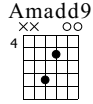

3/4 àÀë(Distance)

3-ÔÖÀÖ¶Ó(OverLoad)

Standard tuning

♩ = 120

S-Gt

Measures 1-3: Treble clef, 3/4 time. Measure 1: quarter rest, quarter note G4. Measure 2: quarter note G4, quarter note A4, quarter note B4. Measure 3: quarter note C5, quarter note B4, quarter note A4. Dynamics: *f*. TAB: 7 5 0 5 0 0 5 7 | 7 7 6 7 0 6 7 7

Measures 4-7: Treble clef. Measure 4: quarter note G4, quarter note A4, quarter note B4. Measure 5: quarter note C5, quarter note B4, quarter note A4. Measure 6: quarter note G4, quarter note A4, quarter note B4. Measure 7: quarter note C5, quarter note B4, quarter note A4. TAB: 5 4 3 4 0 3 4 5 | 5 5 0 0 0 5 5 | 7 5 0 5 0 0 5 7 | 7 7 6 7 0 6 7 7