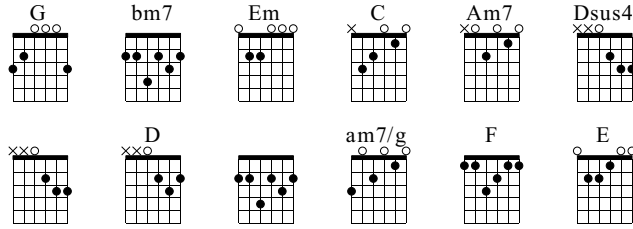

## panther

Standard tuning

♩ = 75

S-Gt

Chords: G, bm7, Em, bm7, Em, C, bm7

1

*f*

TAB

3	3	2	2	0	0	3	3	0	0	1	3
0	0	3	3	0	0	2	2	0	0	0	2
0	0	2	2	0	0	4	4	2	0	2	4
3	3	0	2	2	0	2	4	2	0	3	2

Chords: Am7, Dsus4, Dsus4, G, bm7, Em, bm7, Em, C, bm7

7

TAB

0-0	3	(3)	3	3	2	2	0	0	3	3	0	0	0	2
1-1	3	(3)	0	0	3	3	0	0	2	2	0	0	1	3
0-0	0	(0)	0	0	2	2	0	0	4	4	0	0	0	2
0-0	0	(0)	3	2	2	2	2	0	2	4	2	0	3	2

Chords: Am7, Dsus4, G, bm7, Em, bm7, Em, C, bm7

15

TAB

1	0	3	3	3	3	2	2	0	0	3	3	0	0	0	2
0	1	3	3	0	0	3	3	0	0	2	2	0	0	1	3
1	0	0	2	0	0	2	2	0	0	4	4	2	0	0	2
0	0	0	2	3	2	2	2	2	0	2	4	2	0	3	2

Chords: Am7, Em, Em, bm7, C

23

TAB

0	0	0	0	3	2	1	0
1	1	0	0	0	0	0	0
0	0	0	2	2	4	2	0
0	0	2	0	2	2	3	2

28

G Em bm7 Am7

TAB

32

G bm7 Em bm7 Em C bm7