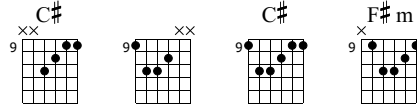

panther-don't lie.gtp

panther

Standard tuning

$\text{♩} = 100$

E-Gt

1

f

T
A
B

4

T
A
B

7

T
A
B

10

T
A
B

13

T
A
B