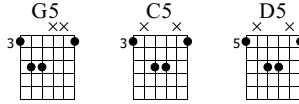

panther - international song

panther

Standard tuning

♩ = 100

1

S-Gt

G5 C5 D5 C5

f

28 C5 D5 G5

TAB

Musical notation system 1: Treble clef, measures 31-33. Chords: C5, D5, G5. Includes guitar TAB with fret numbers (3, 5, 7) and triplets.

Musical notation system 2: Treble clef, measures 34-36. Chords: G5, C5, D5, C5, G5, C5. Includes guitar TAB with fret numbers (3, 5, 7) and triplets.

Musical notation system 3: Treble clef, measures 37-39. Chords: G5, G5, C5. Includes guitar TAB with fret numbers (3, 5) and triplets.

Musical notation system 4: Treble clef, measures 40-42. Chords: D5, G5, G5. Includes guitar TAB with fret numbers (3, 5, 7) and triplets.

Musical notation system 5: Treble clef, measures 43-45. Chords: C5, D5, G5. Includes guitar TAB with fret numbers (3, 5, 7) and triplets.

Musical notation system 6: Treble clef, measures 46-48. Chords: D5, D5, C5. Includes guitar TAB with fret numbers (3, 5, 7) and triplets.