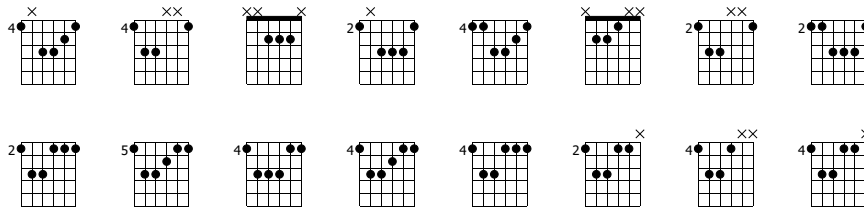

panther- love song of along

panther

Standard tuning

♩ = 82

S-Gt

f

T
A
B

1.
4

2.

T
A
B

T
A
B

10

T
A
B

12

TAB

14

TAB

76

TAB

80

TAB

84

The image shows a musical score for guitar. The top staff is a treble clef staff with a key signature of one sharp (F#). It contains a sequence of six chords, each represented by a block of notes. The bottom staff is a guitar tablature staff with six lines. The fret numbers are: 4 5 6 on the first line, 4 5 6 on the second line, 4 5 6 on the third line, 4 5 6 on the fourth line, 4 5 6 on the fifth line, and 4 5 6 on the sixth line. The tablature is aligned with the chords in the treble staff.