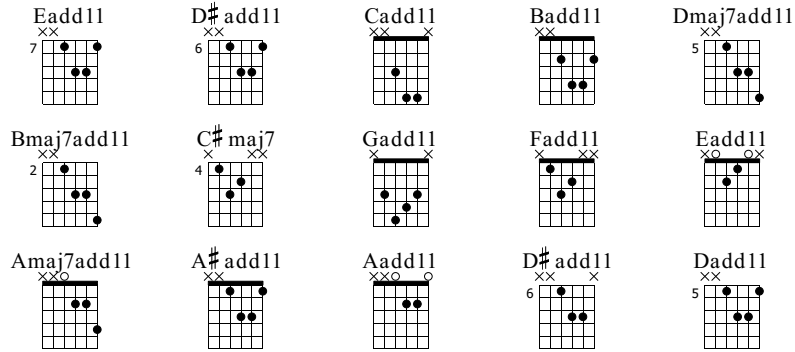

Dissonance

Joe Pass

Words & Music by Joe Pass

Standard tuning

♩ = 110

E-Gt

f

Eadd11 D#add11