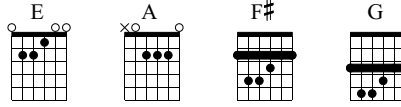

# Parting Ways

Pearl Jam

Binaural

Words & Music by Pearl Jam

Standard tuning

♩ = 100

**intro & v1**

E E A A

E-Gt

let ring

f

TAB

**chorus1**

F# G E F#

3x

let ring

3x

let ring

TAB

**interlude, verse2**

G E E E

let ring

let ring

TAB