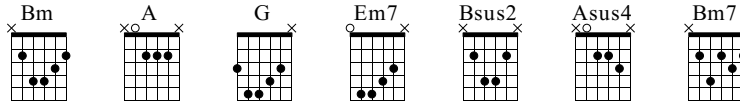

Comfortably Numb

Words & Music by Pink Floyd

Standard tuning

♩ = 66

1

S-Gt

Bm Bm A G Em7 Bsus2

f

TAB

	2	2	2	2	3	3	2	2	2	2
T	3	3	3	3	4	4	4	4	4	4
A	4	4	4	4	5	5	5	5	5	5
B	2	2	2	2	0	2	0	2	2	2

7

A Asus4A G Em7 Bsus2

TAB

2	2	2	2	3	2	3	3	2	2	2	2	2	2	2
4	4	4	4	2	2	2	2	2	2	2	2	2	2	2
4	4	4	4	2	2	2	2	2	2	2	2	2	2	2
2	2	2	2	0	0	0	0	0	0	0	3	2	0	2

Detailed description: This system contains measures 26 and 27. Measure 26 starts with a treble clef, a key signature of one sharp (F#), and a common time signature. The melody consists of eighth notes with slurs. The guitar tab below shows fret numbers: 0, 2, 0, 2, 0, 2, 0, 2, 0, 2, 0, 2, 0, 2, 3, 5-3, 3, 5-3, 3, 5-3, 3, 5-3, 5.

53

TAB

5 7 5 7 5 7 5 7 5 7 5 7 5 7 5 7 5 7 5 7 5 7 5 7

Detailed description: This system contains measures 53 and 54. Measure 53 starts with a treble clef, a key signature of one sharp (F#), and a common time signature. The melody consists of eighth notes with slurs. The guitar tab shows fret numbers: 5, 7, 5, 7, 5, 7, 5, 7, 5, 7, 5, 7, 5, 7, 5, 7, 5, 7, 5, 7, 5, 7, 5, 7.