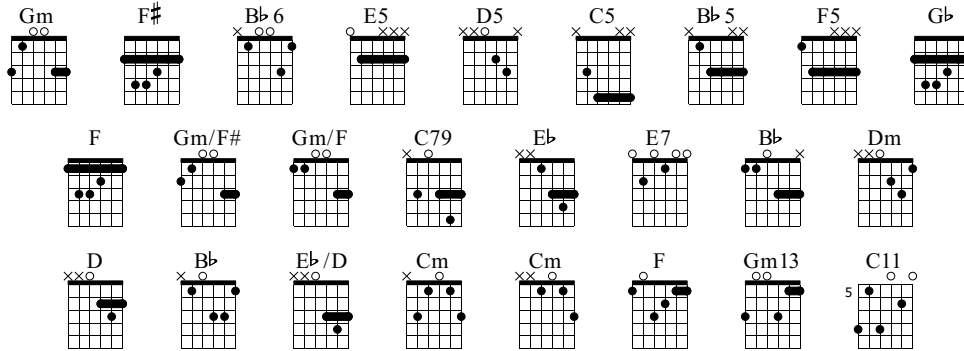

Shine On You Crazy Diamond (Parts I - V)

Pink Floyd
Wish You Were Here

Words & Music by Waters - Wright - Gilmour

Standard tuning

♩ = 120

S-Gt

T	0	(0)	0	(0)	3	2	0		
A	0		0	(0)			0		
B	1		1	(1)				3	1 1 3

T		3	2	3	2	3	1	3	1	3	(3)	3
A		5		(5)		(5)	(5)		3		(0)	0
B	(3)	5		(5)		(5)	(5)	8			(8)	8

T
A
B

58 $\text{♩} = 200$

T
A
B

63

T
A
B

69

T
A
B

This system contains six measures of music. The top staff is a treble clef with a key signature of one flat (Bb) and a 4/4 time signature. It contains six measures of music, each with a quarter note on the second line (D4) and a quarter rest. The bottom staff is a guitar TAB with six empty lines for each measure.

105

T
A
B

Detailed description: This block contains the musical notation for measure 105. It features a treble clef on the left. The staff contains six measures of music, each with a single eighth note. The notes are G4, A4, B4, C5, B4, and A4. Below the staff is a guitar tablature system with six lines, labeled 'T', 'A', and 'B' on the left side. The tablature is currently empty.

117

T
A
B

Detailed description: This block contains the musical notation for measure 117. It features a treble clef on the left. The staff contains six measures of music, each with a single eighth note. The notes are G4, A4, B4, C5, B4, and A4. Below the staff is a guitar tablature system with six lines, labeled 'T', 'A', and 'B' on the left side. The tablature is currently empty.