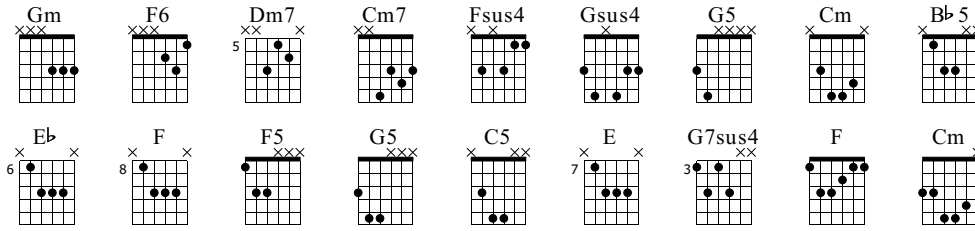

# Roxanne

Words & Music by The Police

Standard tuning

♩ = 135

E-Gt

Gm

f

T  
A  
B

T  
A  
B

F6

Gm

T  
A  
B

Dm7

Cm7

T  
A  
B

Gm F6