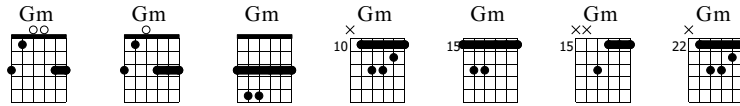

Solo Vena

PUNKER

Words & Music by PUNKER

Standard tuning

♩ = 120

E-Gt

16

TAB

5 2 3 2 2 2 5 | 3 0 1 0 0 0 3 | 3 0 1 0 0 0 3

19

TAB

5 2 3 2 2 2 5 | 5 2 3 2 2 2 5 | 3 0 1 0 0 0 3

22

TAB

3 0 1 0 0 0 3 | 5 2 3 2 2 2 5 | 5 2 3 2 2 2 5 |

26