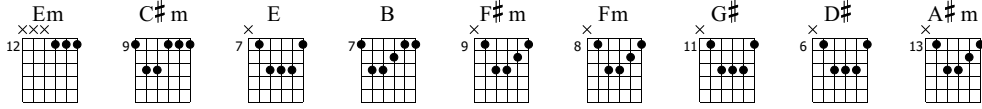

Right on Time

Red Hot Chili Peppers

Californication

Words & Music by Red Hot Chili Peppers

Standard tuning

♩ = 125

E-Gt

Chords: Em, C#m, E, B, F#m

8x, 3x

f

TAB: 12 12 12 12-X-12-12-12-12-12 8x 9 7 7 9 10 11 11 9 3x

Chords: C#m, E, B, F#m, Em, C#m, E

8x

TAB: 9 7 7 9 10 11 11 9 12 12 12 12-X-12-12-12-12-12 8x 9 7 9 7

Chords: B, F#m, Fm, G#, D#, A#m, Fm, G#, D#, A#m