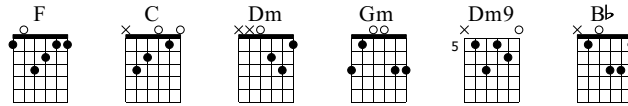

# Soul To Squeeze

Red Hot Chili Peppers

Words & Music by TweetG (adam\_n\_@hotmail.com)

Standard tuning

♩ = 85

S-Gt

1

*f*

TAB: 0 2 2 4 2 0 2 4 2

1/2

2

TAB: 0 2 2 0 2 0 4 6 5 6 4 2 | 0 2 2 4 2 0 2 4 2

1/2

4

TAB: 0 2 2 0 2 0 2 0 3 3 | 0 2 2 0 4 2 0 2 4 2

1/2