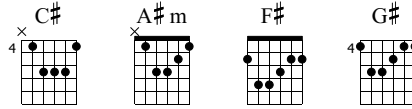

# Teenager in Love

Red Hot Chili Peppers

By The Way (Bonus)

Words & Music by fbstas@mail.ru

Standard tuning

♩ = 112

**Intro**

C# A#m

S-Gt

TAB

4	4	6	4	6	6	8	6
6	6	6	6	6	6	6	6
6	6	6	6	6	6	6	6
4				6			

F# G#

TAB

2	2	4	2	4	4	6	4
2	2	2	2	4	4	4	4
3	3	3	3	5	5	5	5
2		4					

**Verse 1**

5