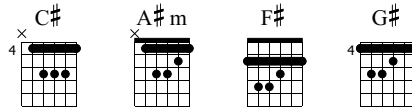

Teenager in Love

Red Hot Chili Peppers

By The Way (Bonus)

Words & Music by fbstas@mail.ru

Standard tuning

♩ = 112

Intro

C#

2 2 3 2 2 3 4 2 3 3 4 4 4 6 4 4 4 5 5 6 4 4 5 5

2 4

Verse 1

T
A
B

4 4 6 4 6 6 6 8 6 2 2 4 2 4 4 6 6 6 6 6 6 2 2 4 2 2 2 2 2

4 6 2 6

T
A
B

4 4 6 4 4 4 6 4 4 4 6 4 6 6 6 8 6 6 6 6 6 6 6 6 6 6 6 6