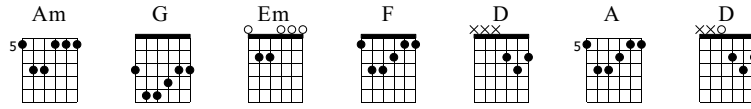

Zephyr Song

RHCP
By the Way

Words & Music by RHCP

Standard tuning

$\text{♩} = 120$

INTRO

Am G Em F Am G Em F

N-Gt

5 5 5 5 5 3 3 3 3 3 0 0 0 0 0 1 1 1 1 1
5 5 5 5 5 3 3 3 3 3 0 0 0 0 0 1 1 1 1 1
7 7 7 7 7 5 5 5 5 5 2 2 2 2 2 2 2 2 2 2
5 5 5 5 5 3 3 3 3 3 0 0 0 0 0 1 1 1 1 1

VERSE 1

Am G Em F

5 5 5 5 5 3 3 3 3 3 0 0 0 0 0 1 1 1 1 1
5 5 5 5 5 3 3 3 3 3 0 0 0 0 0 1 1 1 1 1
7 7 7 7 7 5 5 5 5 5 2 2 2 2 2 2 2 2 2 2
5 5 5 5 5 3 3 3 3 3 0 0 0 0 0 1 1 1 1 1