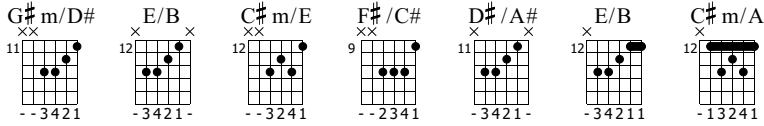

Warlocks

Red Hot Chili Peppers

Stadium Arcadium

Words & Music by Anthony Kiedis, Flea, John Frusciante and Chad Smith

Standard tuning

Moderate ♩ = 98

Check out the song information (F5)

Intro

E-Gt

f *fff*

T
A
B

7 9 7 9 9

Verse

f *fff* *f*

T
A
B

7 9 7 9 9 7 9