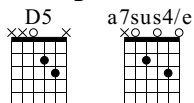

Ready To Go

Republica

Standard tuning

♩ = 130

Intro/ begin rhy fig 1

Intro
D5 a7sus4/e

N-Gt

f

T	3	3-3	3	3	3-3	3	3	3	3	3-3	3	3	3	3	3-3	3	3	3
A	0	0-0	0	0	0-0	0	0	0	0	0-0	0	0	0	0	0-0	0	0	0
B

end rhy fig 1

VERSE
Verse
5x

5x

T	3	3-3	3	3	3-3	3	3	3
A	0	0-0	0	0	0-0	0	0	0
B	3	3-3	3	3	3-3	3	3	3

Pre-Chorus

Chorus