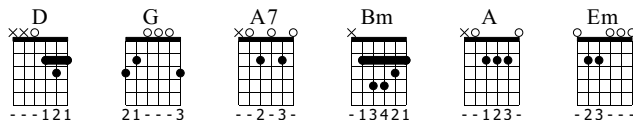

Turhaan

Jeesus

Standard tuning

♩ = 104

1. Säkeistö

S-Gt

Chords: D, G, D, G, D, A7

Tablature for the first system of the first verse, showing fret numbers for strings T, A, B.

2. Säkeistö

Chords: Bm, A, D, G, D, Em, D, A, D

Tablature for the second system of the first verse, showing fret numbers for strings T, A, B.

Chords: G, D, G, D, A7, Bm, A, D, G, D

Tablature for the third system of the first verse, showing fret numbers for strings T, A, B.

Outro

Chords: Em, D, A, D

Tablature for the outro, showing fret numbers for strings T, A, B.