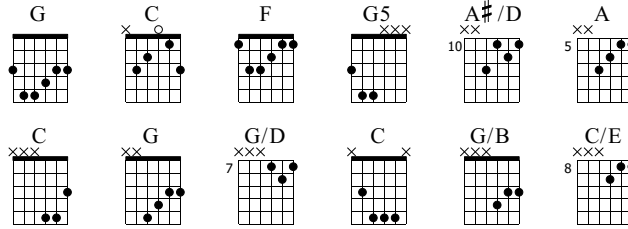

Jumpin' Jack Flash

Rolling Stones (The)

single

Words & Music by Jagger/Richards

Standard tuning

♩ = 132

E-Gt

1

f
Capo. fret 4

TAB

4

f

TAB

7

f

TAB

Detailed description: This system contains four measures of music. The first measure is marked with measure number 71 and a G/B chord. The second measure is marked with a C/E chord. The third measure is marked with a G/B chord, and the fourth with a C/E chord. The treble clef staff shows a melodic line with eighth notes and slurs. The guitar tablature (TAB) is shown on three staves (T, A, B) with fret numbers 3, 4, 8, 9, 10, 11 and fingerings 3, 5, 8.

75

G/B C/E

T
A
B

3 3 5 5 3 8 8 8 8
3 8 3 8 4 9 4 9

Detailed description: This system contains two measures of music. The first measure is marked with measure number 75 and a G/B chord. The second measure is marked with a C/E chord. The treble clef staff shows a melodic line with eighth notes and slurs. The guitar tablature (TAB) is shown on three staves (T, A, B) with fret numbers 3, 4, 8, 9, 10, 11 and fingerings 3, 5, 8.