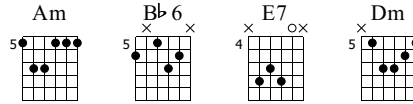

Swing For Ninine

Words & Music by Romane

Standard tuning

♩ = 97

N-Gt

Am Bb6

f

E7 Am