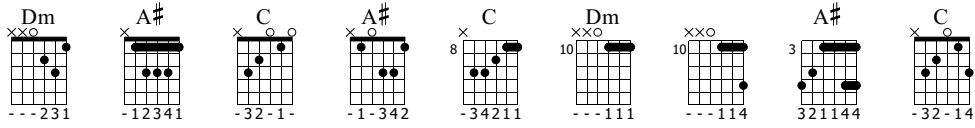

Ronstage

Ouai
Roomb
Roomb

Words & Music by K13m

Standard tuning

♩ = 130

E-Gt

T
A
B

mf *f*

T
A
B

T
A
B

T
A
B

17

Dm Dm Dm Dm Dm Dm

TAB (5) (3)

19

A# C Dm DmDm Dm DmDm