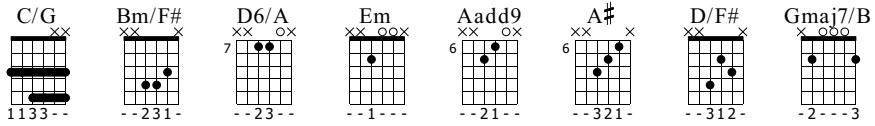

Its Over

Andrew Rossall

Words & Music by Andrew Rossall

Standard tuning

♩ = 85

E-Gt

Chords: C/G, Bm/F#, D6/A

Chords: Em, Aadd9

Chords: Em, Aadd9

38

TAB

0	0	0	2	4	6	0	0	X	6	X	6
0	0	0				6	6	X	7	X	7
2	2	2				7	7	X	8	X	8

39

TAB

3-3	3-3	3	0	0	0	0	0	0	0	0	0
4-4	4-4	4	7-7	7-7	7-7	7	7	2	2	2	2
4-4	4-4	4	7-7	7-7	7-7	7	7	2	2	2	2

41

TAB

3-3	3-3	3	3	3	3	0	0	0	0	0	0	6	6
2-2	2-2	2	2	2	2	0	0	0	0	0	6	7	7
4-4	4-4	4	4	4	4	2	2	2	2	2	7	7	8

43

TAB

3-3	3-3	5-3	6	0	0	5-3	5	0	0	0	2	4	6	0	0	X	6	X	6
4-4	4-4		7	7	7		7	0	0	0	2	4	6	6	6	X	7	X	7
4-4	4-4		7	7	7		7	2	2	2	2	4	6	7	7	X	8	X	8