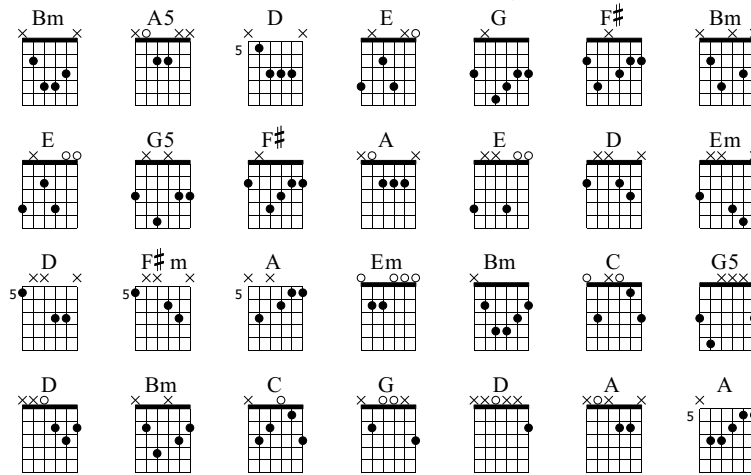

A Farewell To Kings (intro)

Rush

A Farewell To Kings

Standard tuning

♩ = 116

N-Gt

Bm A5 D

E G F# Bm A5 D