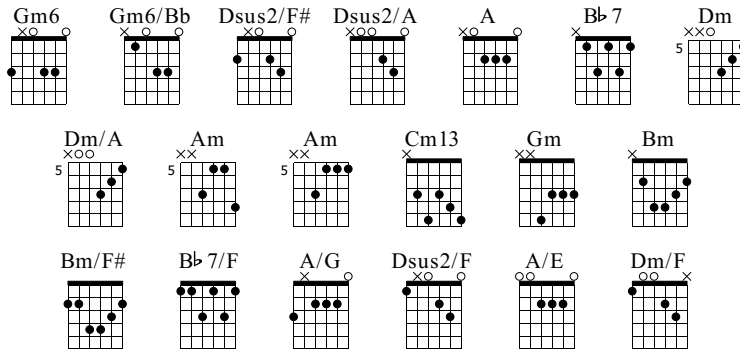

# Broon's Bane

Rush

Words & Music by Rush

Standard tuning

$\text{♩} = 138$

S-Gt

*f*

1

Gm6 Gm6/Bb Dsus2/F#

4

Dsus2/A Gm6 Gm6/Bb A

8

Gm6 Gm6/Bb Dsus2/F#

12

Dsus2/A Gm6 Gm6/Bb A

TAB